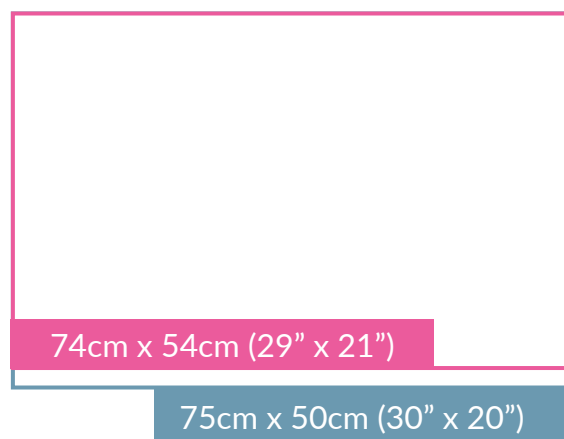

Pillowcase Guide | Canada

UK Pillowcase Size (Width/Length)	
Pillowcase	cm (inches)
Standard Pillowcase	75cm x 50cm (30" x 20")

Canadian Pillowcase Size (Width/Length)	
Pillowcase	cm (inches)
Pillowcase (Queen)	74cm x 54cm (29" x 21")
Pillowcase (King)	93cm x 54cm (37" x 21")