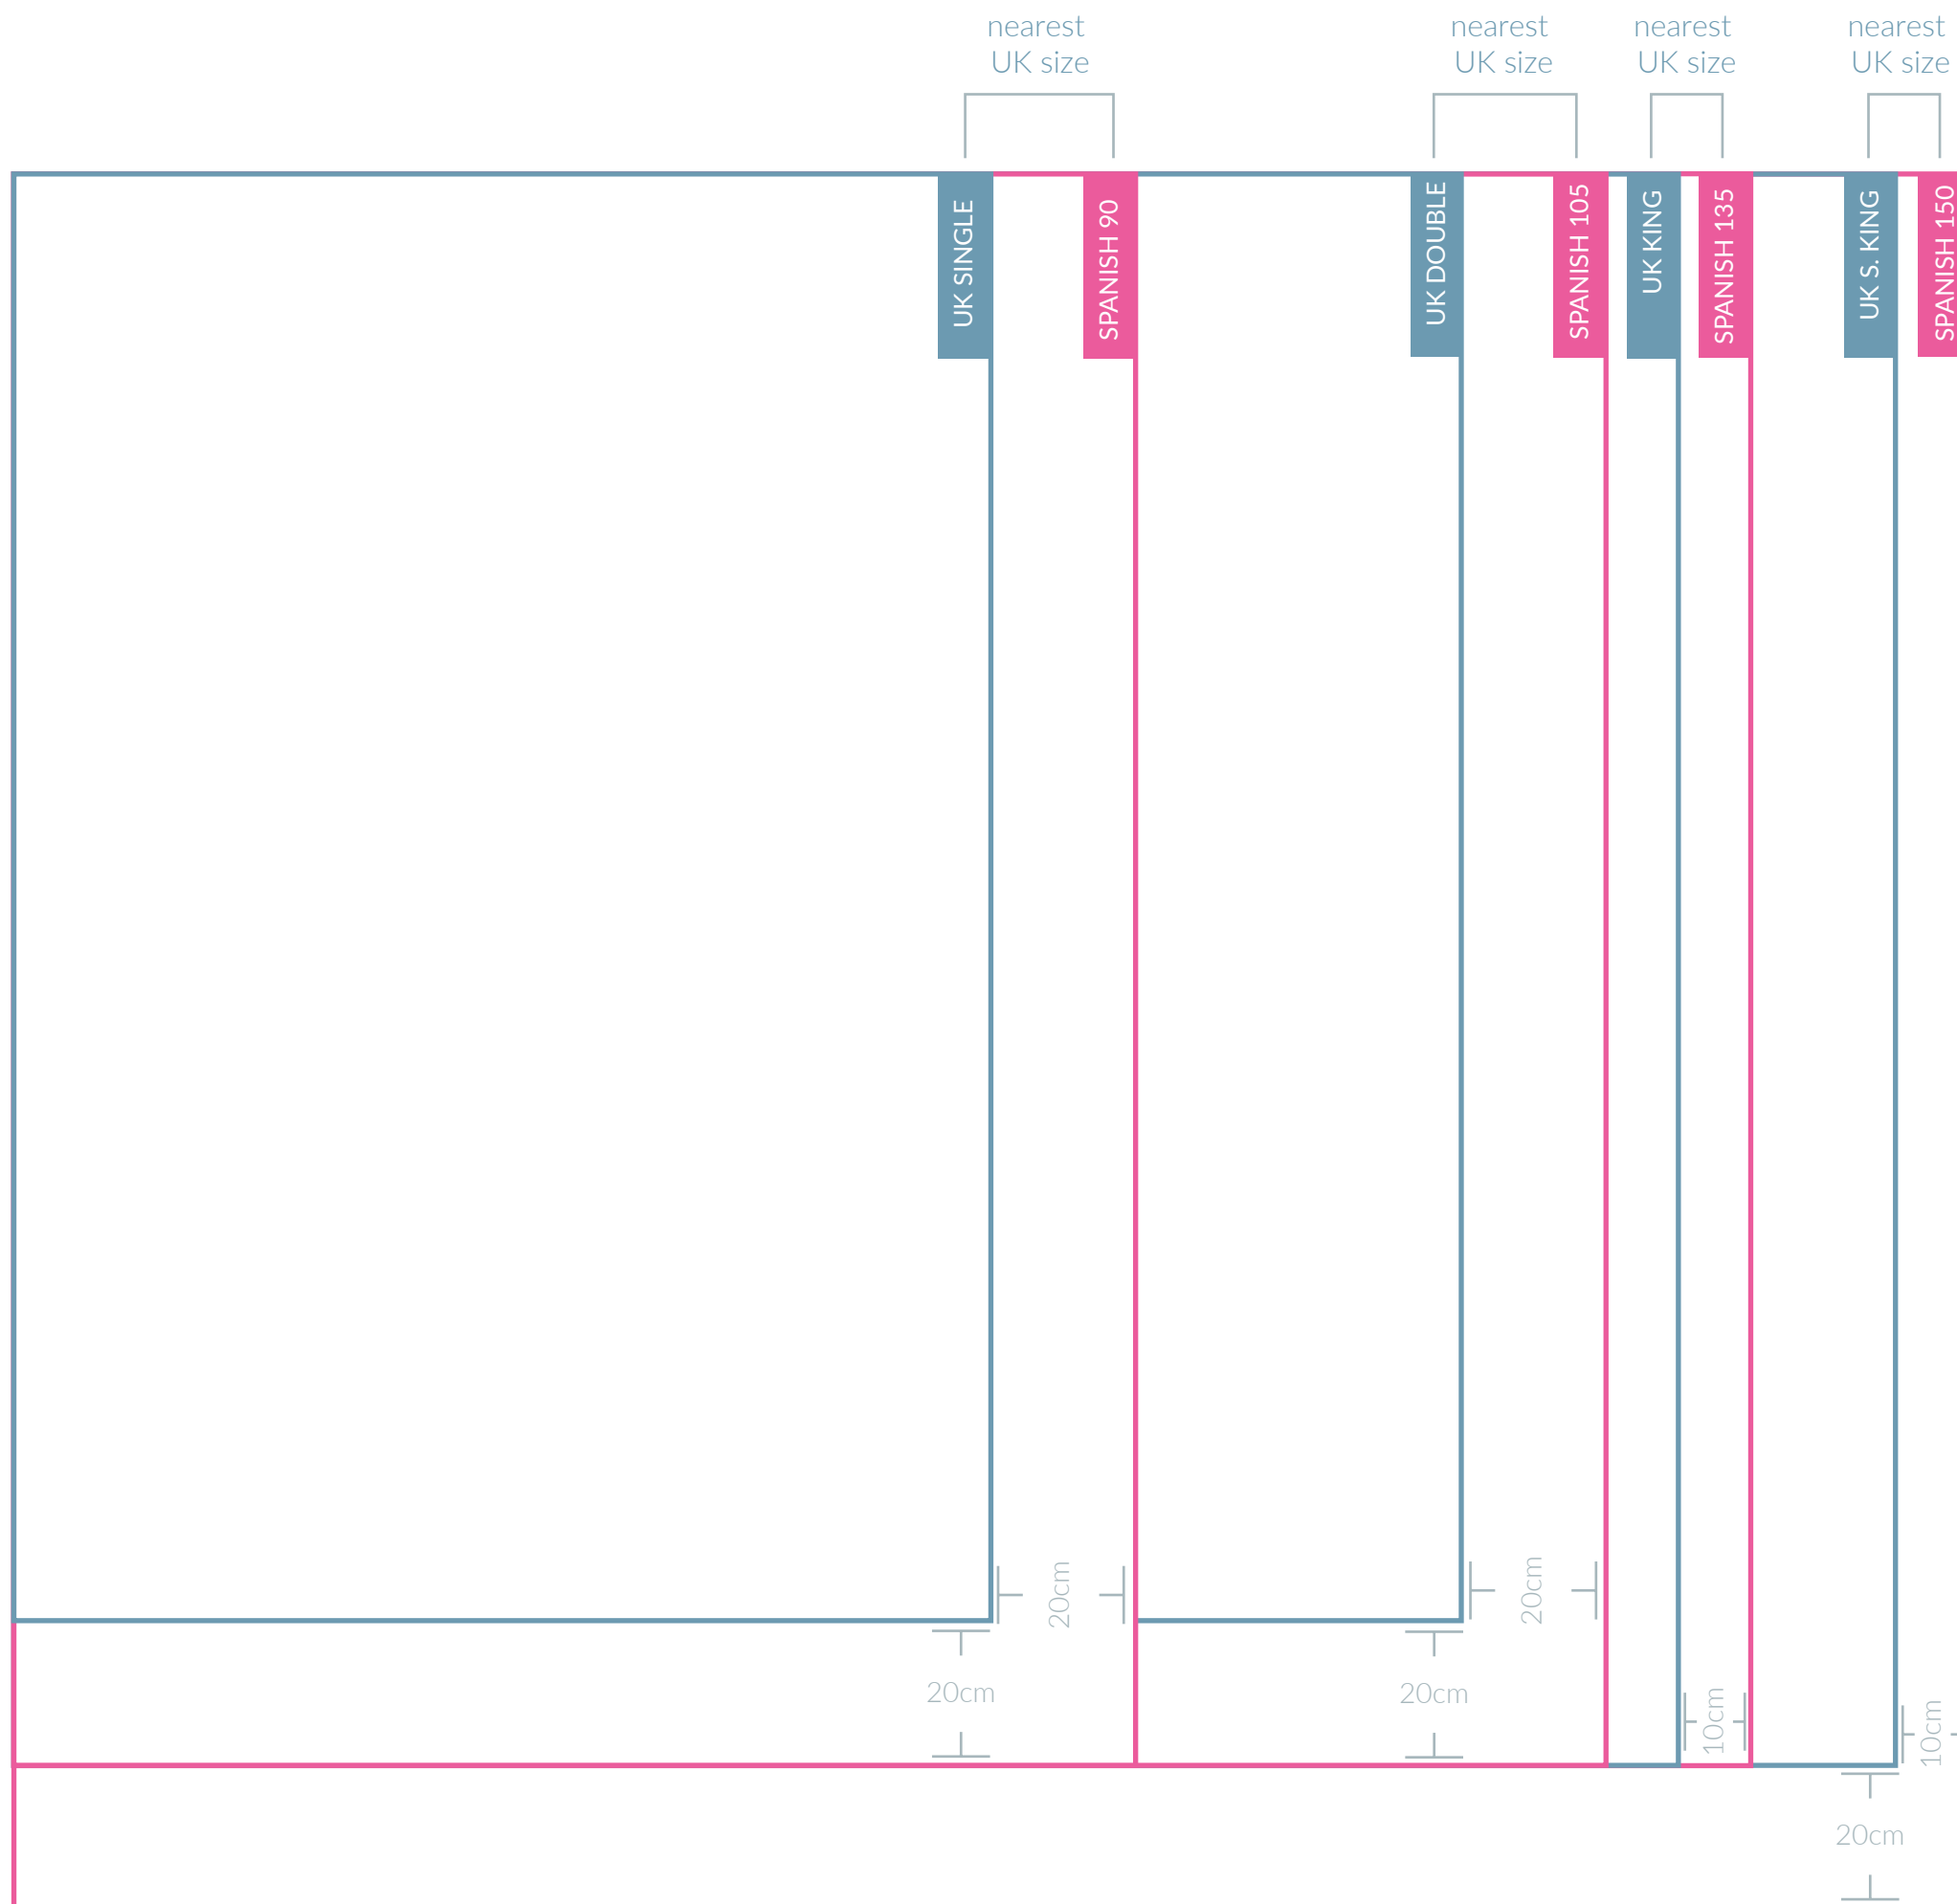

Spain Bed Linen Size (Width/Length)	
Bed Linen Size	cm (inches)
90cm bed	155cm x 220cm (61" x 87")
105cm bed	220cm x 220cm (87" x 87")
135cm bed	240cm x 220cm (95" x 87")
150cm bed	270cm x 240cm (106" x 95")

Bedding Guide | Spain

UK Bed Linen Size (Width/Length)	
Bed Linen Size	cm (inches)
Single	135cm x 200cm (53" x 79")
Double	200cm x 200cm (79" x 79")
King	230cm x 220cm (90" x 87")
Super King	260cm x 220cm (102" x 87")

Bedding Guide | USA

UK Bed Linen Size (Width/Length)	
Bed Linen Size	cm (inches)
Single	135cm x 200cm (53" x 79")
Double	200cm x 200cm (79" x 79")
King	230cm x 220cm (90" x 87")
Super King	260cm x 220cm (102" x 87")