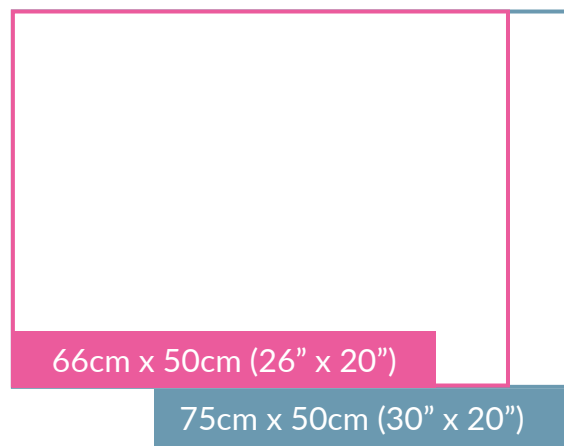

Pillowcase Guide | USA

UK Pillowcase Size (Width/Length)	
Pillowcase	cm (inches)
Standard Pillowcase	75cm x 50cm (30" x 20")

USA Pillowcase Size (Width/Length)	
Pillowcase	cm (inches)
Pillowcase (Twin)	66cm x 50cm (26" x 20")
Pillowcase (Queen)	66cm x 50cm (26" x 20")
Pillowcase (King)	91cm x 50cm (36" x 20")