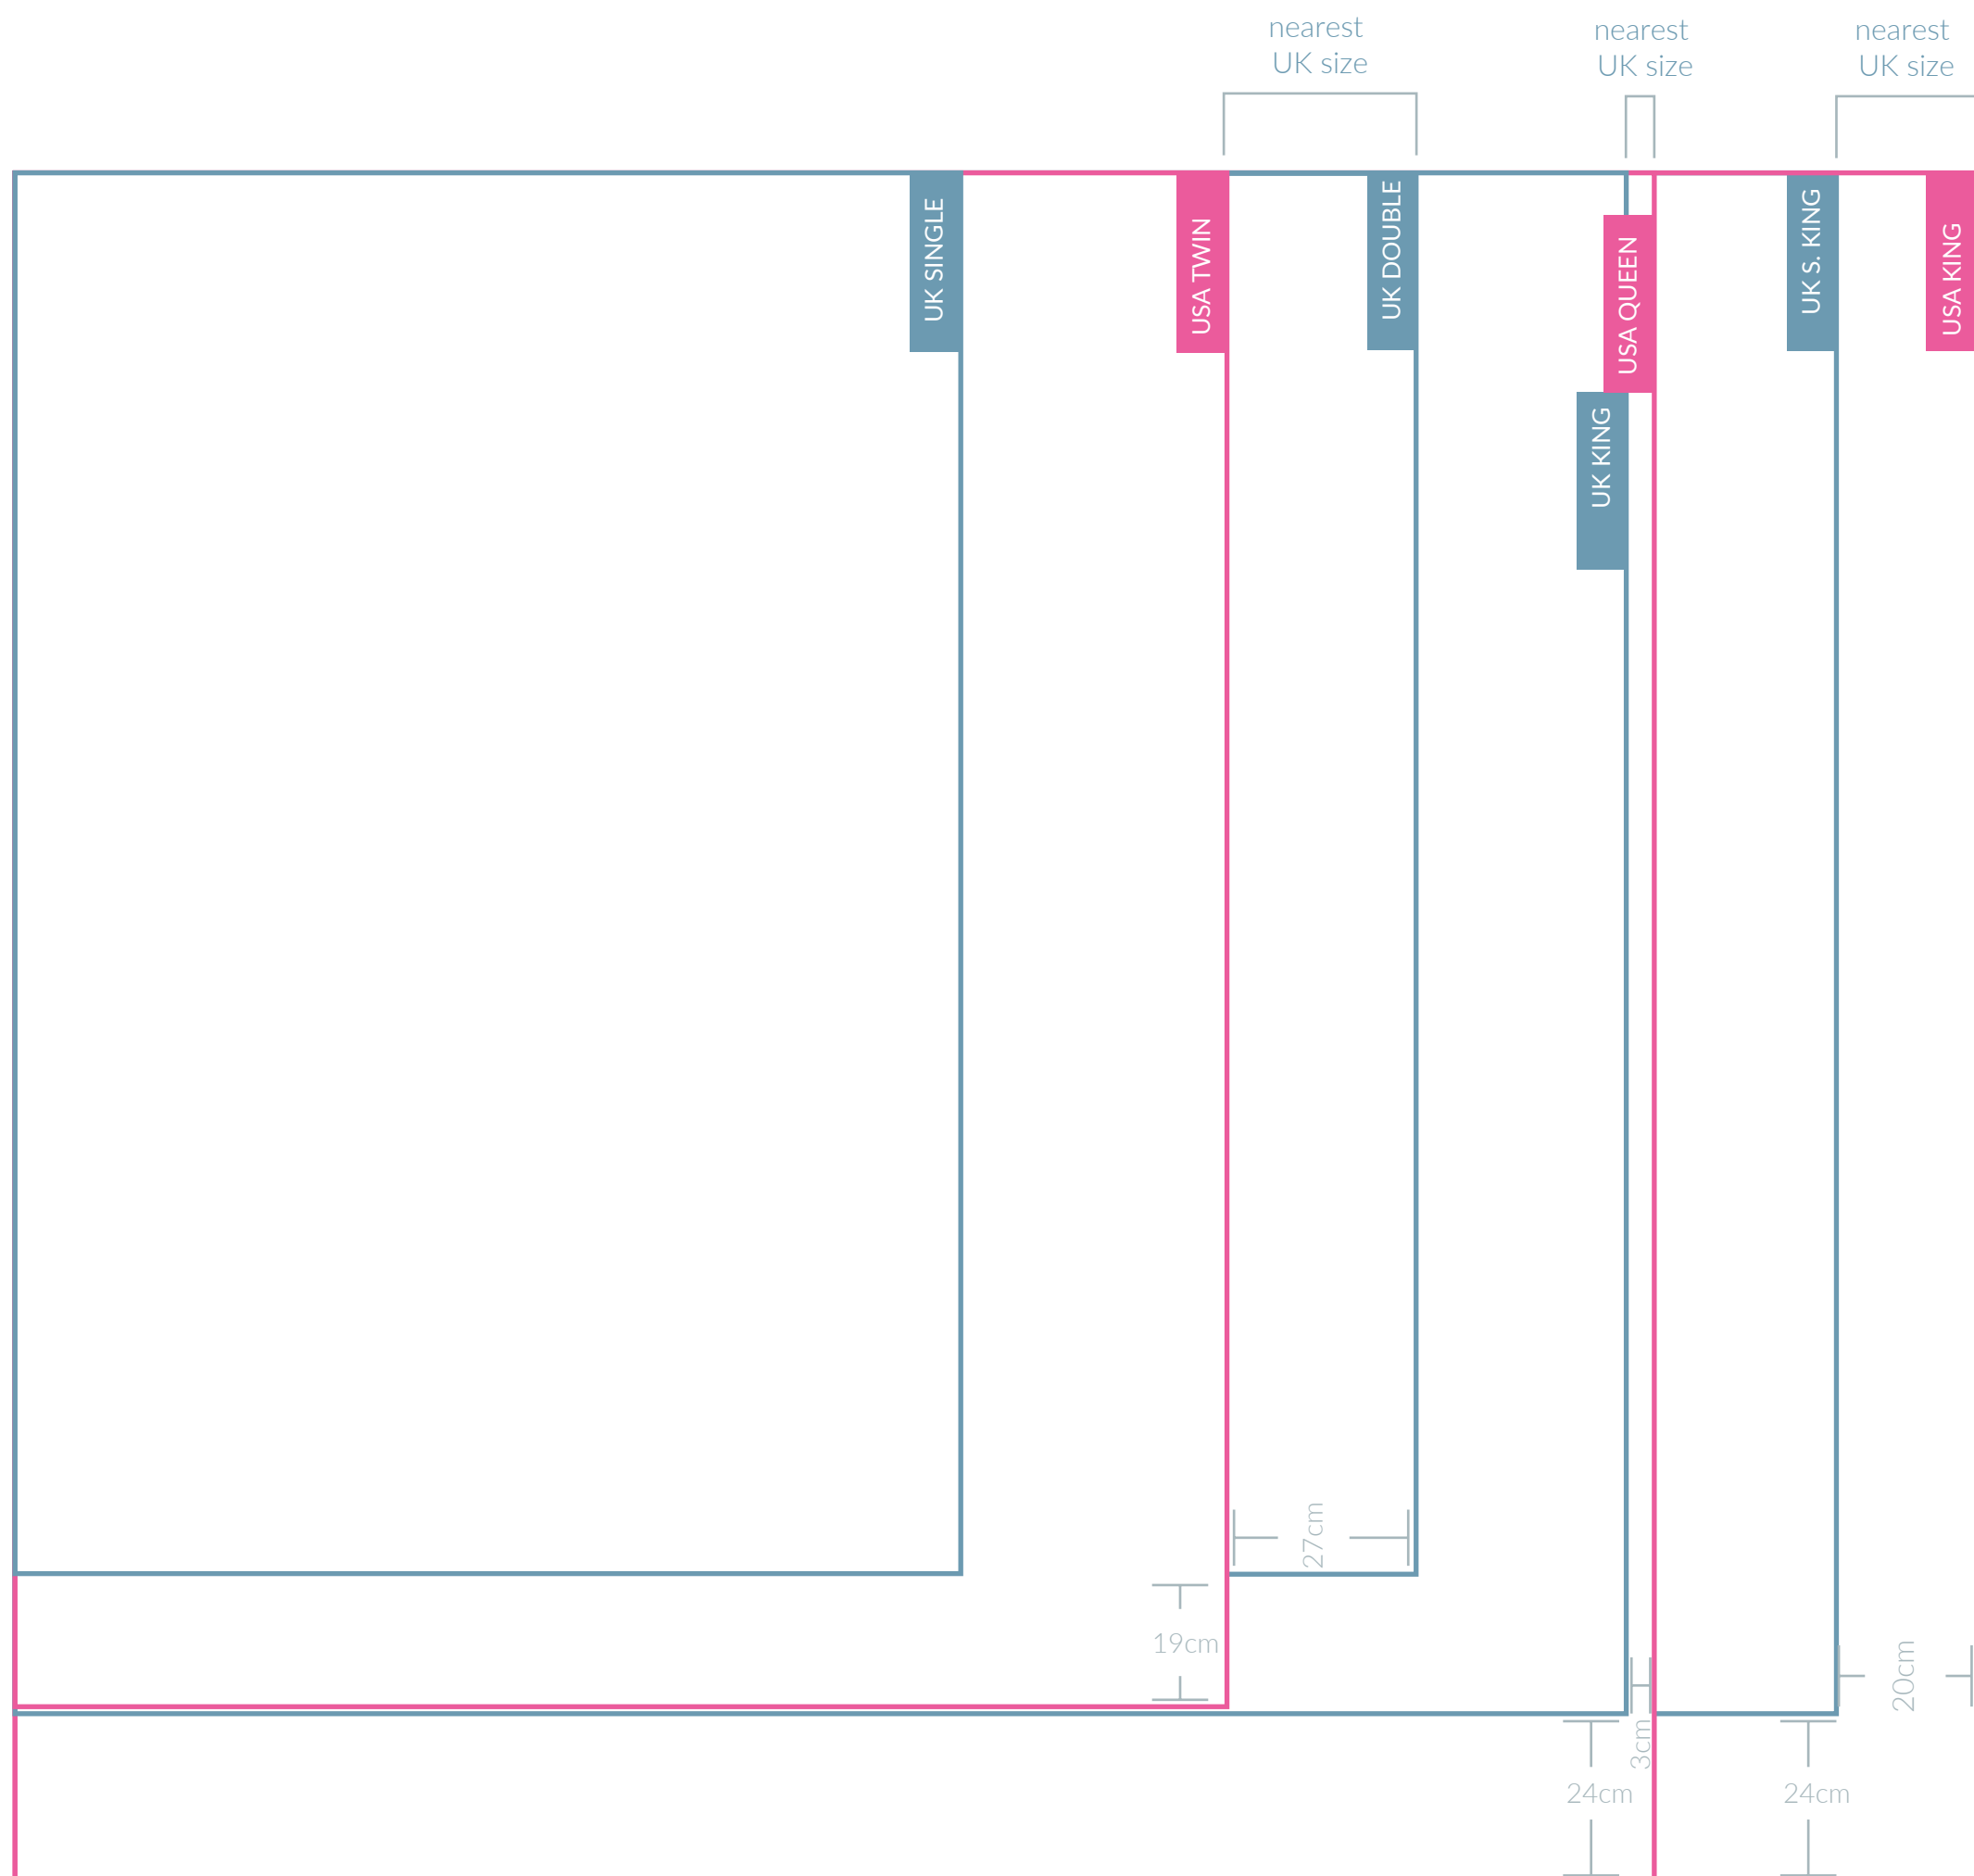

Bedding Guide | USA

UK Bed Linen Size (Width/Length)	
Bed Linen Size	cm (inches)
Single	135cm x 200cm (53" x 79")
Double	200cm x 200cm (79" x 79")
King	230cm x 220cm (90" x 87")
Super King	260cm x 220cm (102" x 87")

USA Bed Linen Size (Width/Length)	
Bed Linen Size	cm (inches)
Twin	173cm x 219cm (68" x 86")
Queen	234cm x 244cm (92" x 96")
King	280cm x 244cm (110" x 96")