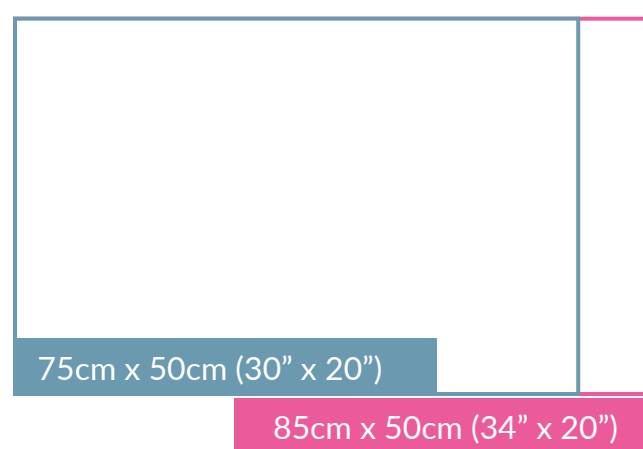

Pillowcase Guide | Spain

UK Pillowcase Size (Width/Length)	
Pillowcase	cm (inches)
Standard Pillowcase	75cm x 50cm (30" x 20")

Spain Pillowcase Size (Width/Length)	
Pillowcase	cm (inches)
Pillowcase (90cm bed)	110cm x 45cm (44" x 18")
Pillowcase (105cm bed)	155cm x 45cm (61" x 18")
Pillowcase (135cm bed)	85cm x 50cm (34" x 20")
Pillowcase (150cm bed)	105cm x 50cm (42" x 20")