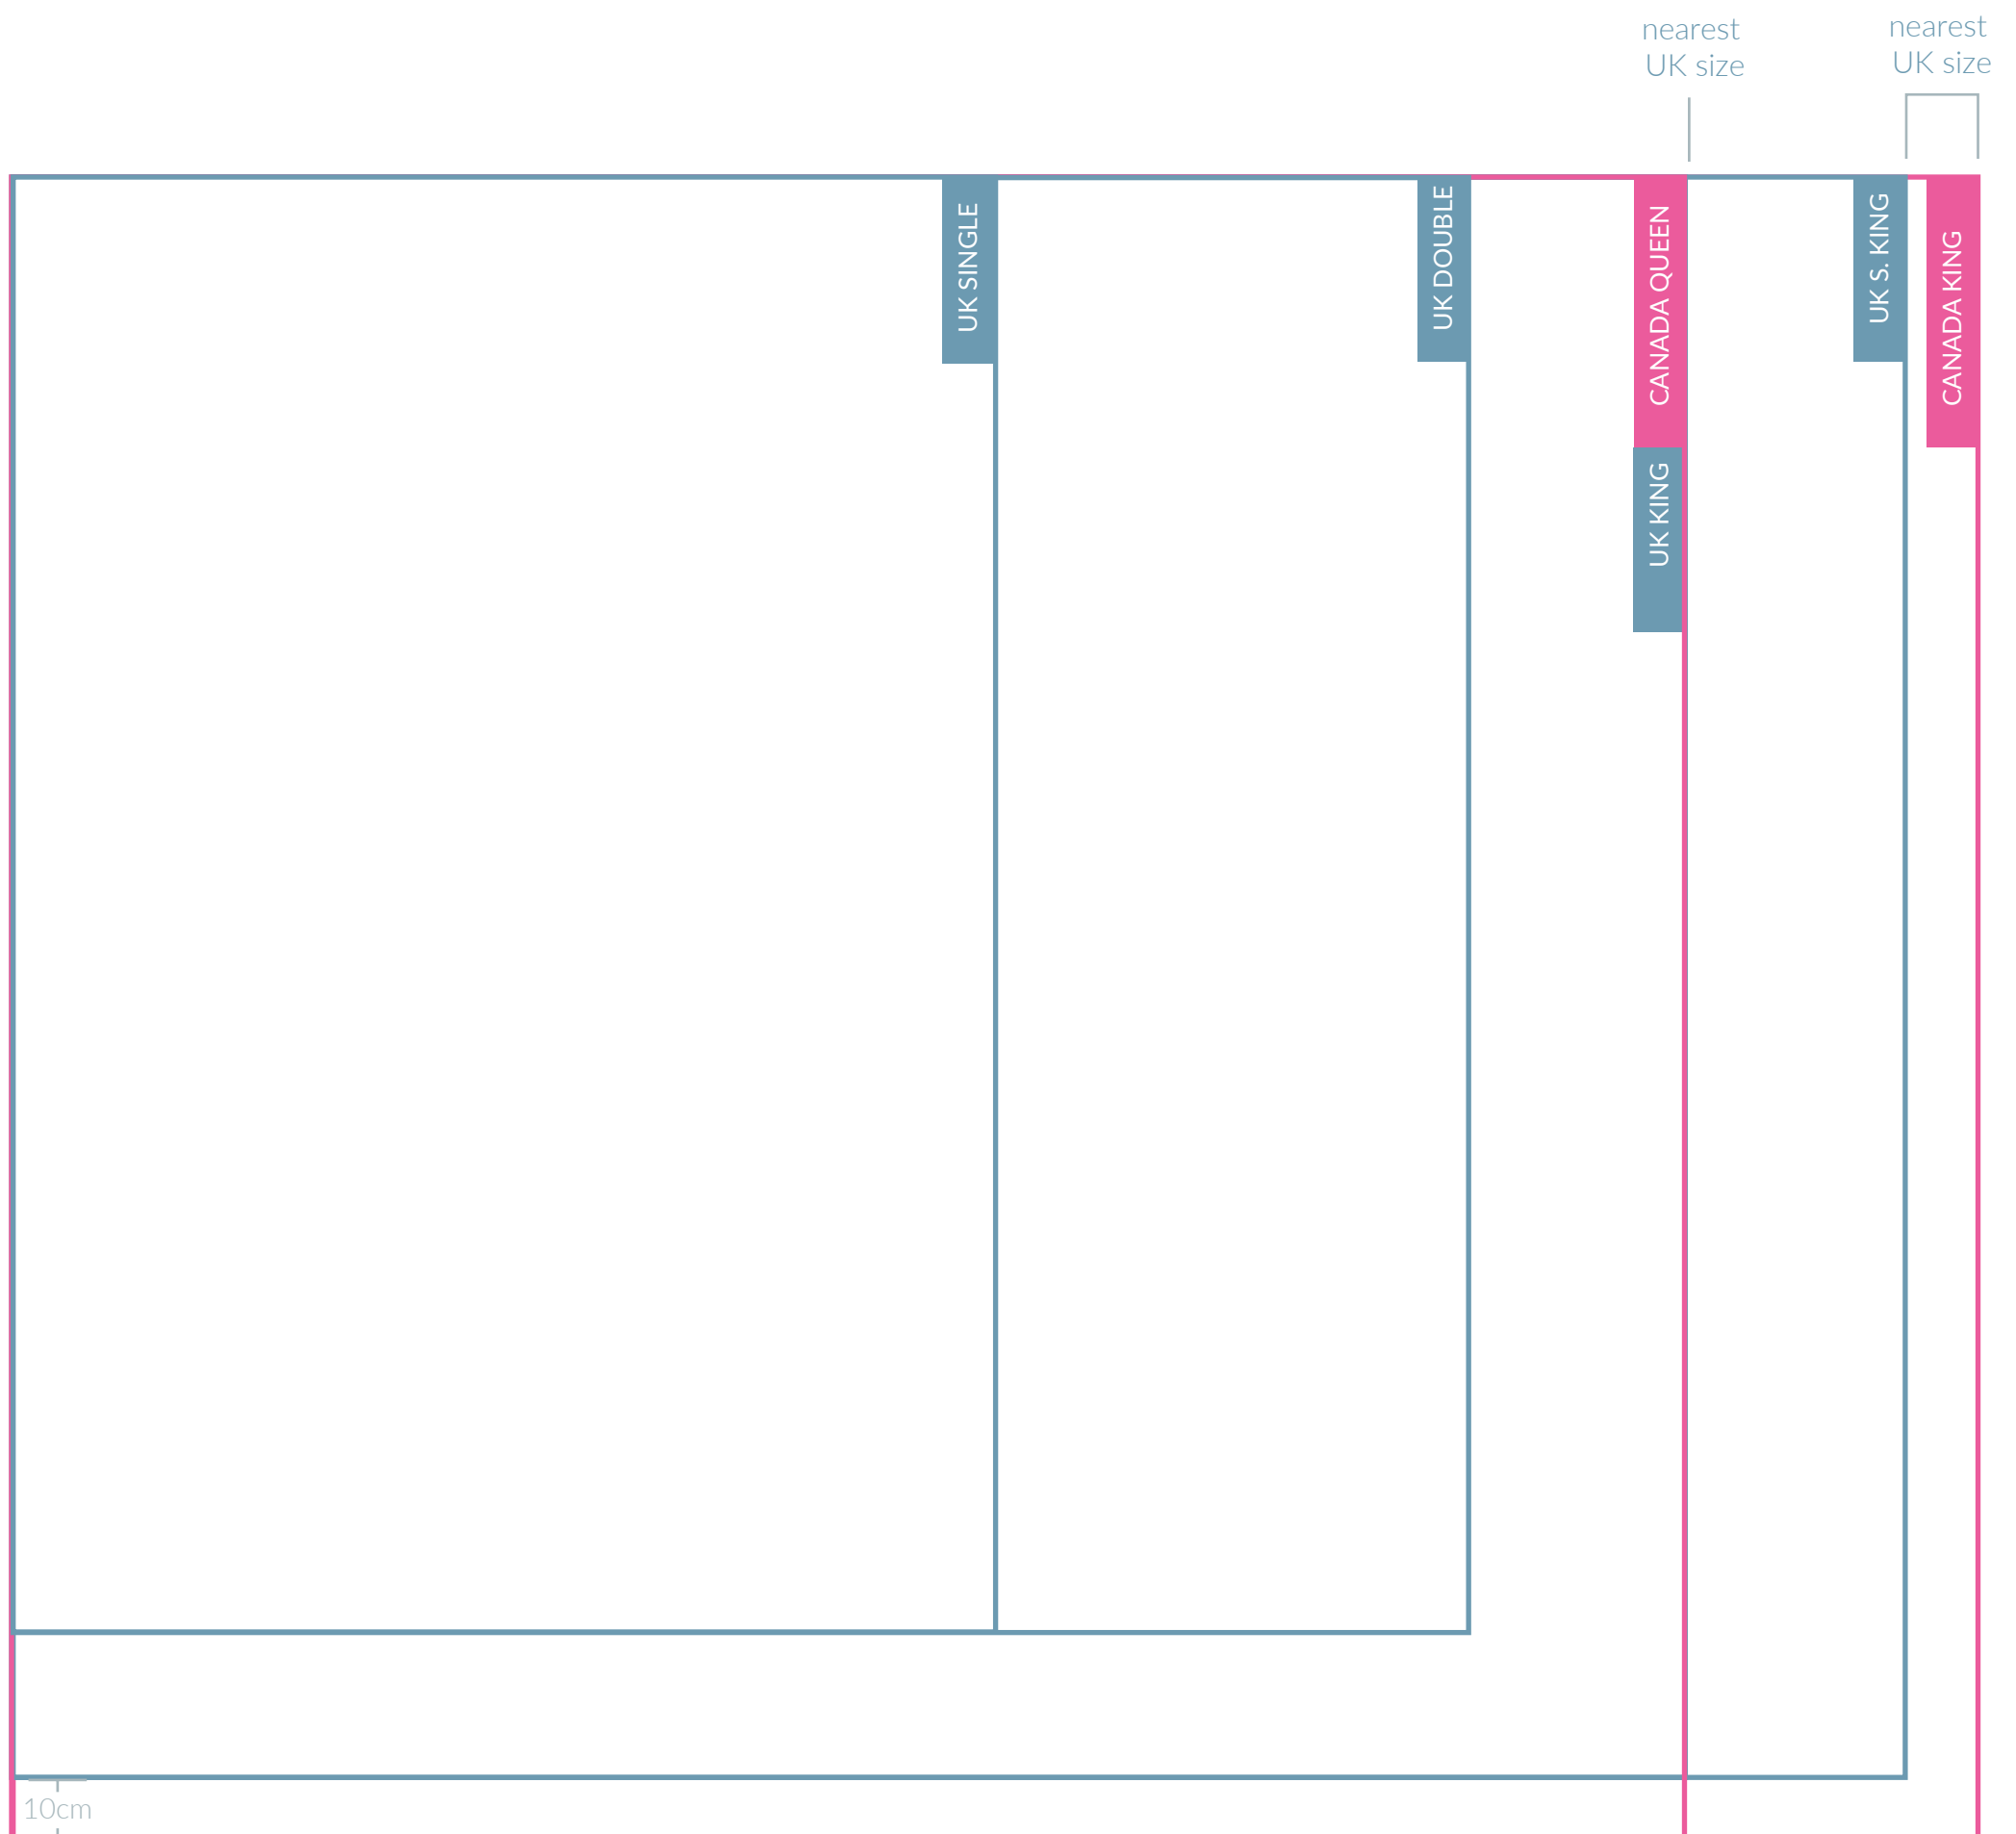

Bedding Guide | Canada

UK Bed Linen Size (Width/Length)	
Bed Linen Size	cm (inches)
Single	135cm x 200cm (53" x 79")
Double	200cm x 200cm (79" x 79")
King	230cm x 220cm (90" x 87")
Super King	260cm x 220cm (102" x 87")

Canadian Bed Linen Size (Width/Length)	
Bed Linen Size	cm (inches)
Queen	229cm x 229cm (90"x 90")
King	275cm x 229cm (108"x 90")